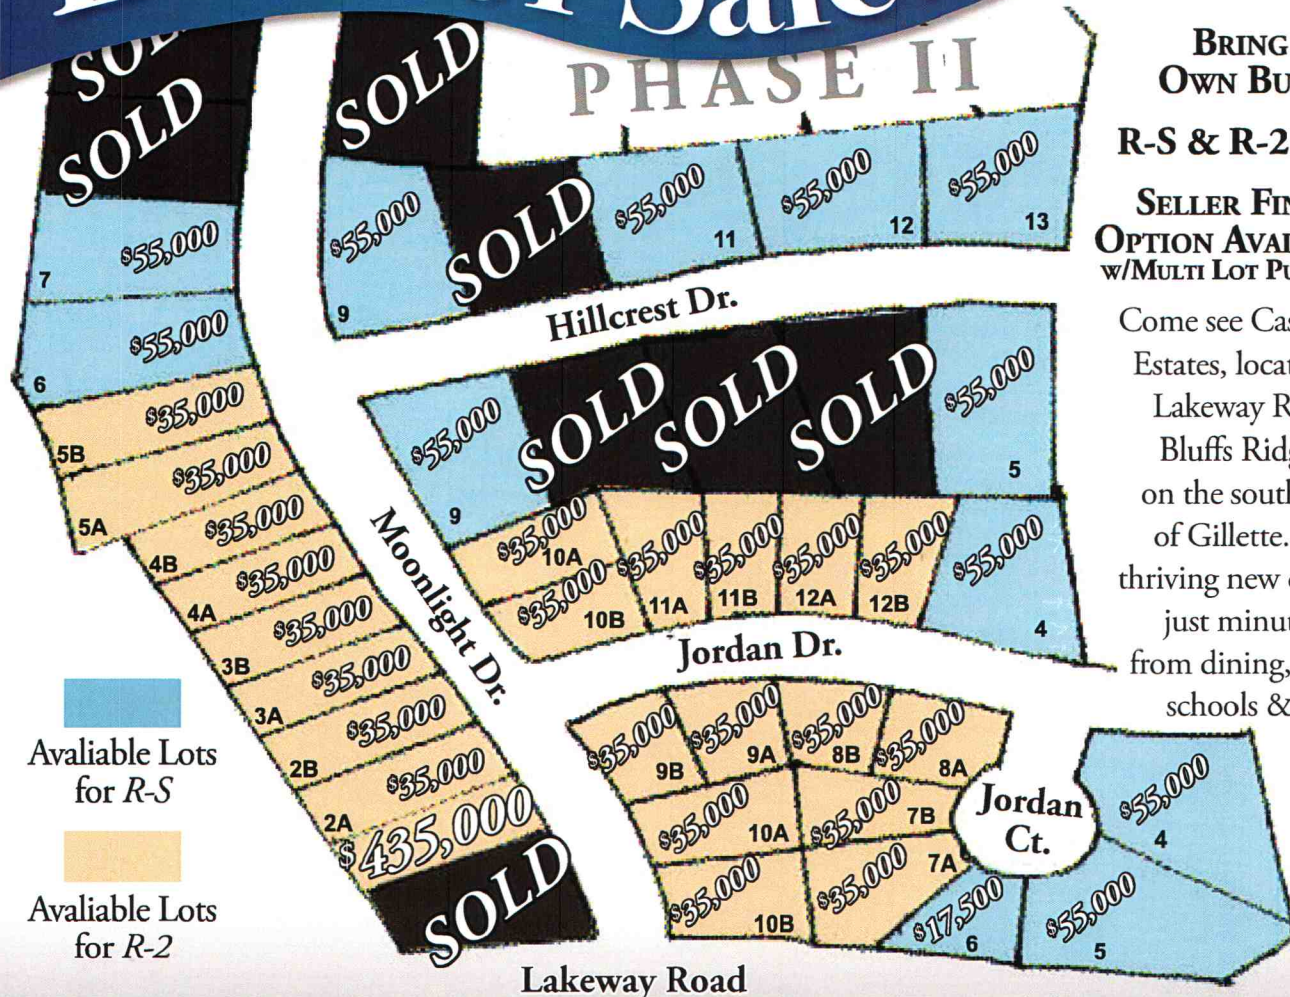

## Lots for Sale!

- GREAT LOCATION
- WALK OUTS AVAILABLE
- BRING YOUR OWN BUILDER
- R-S & R-2 LOTS
- SELLER FINANCE OPTION AVAILABLE w/MULTI LOT PURCHASE

Come see Castle Heights Estates, located just off Lakeway Road near Bluffs Ridge Drive on the southwest side of Gillette. This is a thriving new community just minutes away from dining, shopping, schools & more!!!